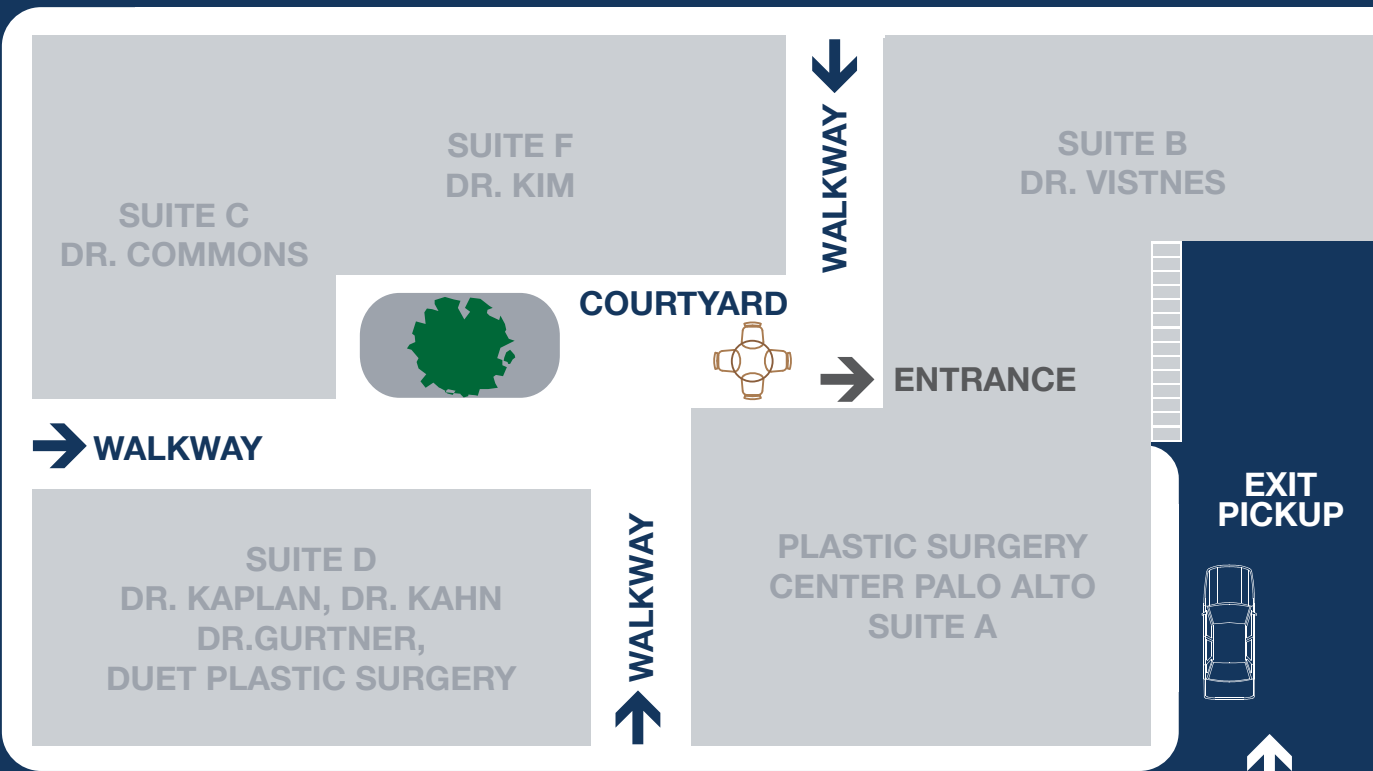

→ WALKWAY TO PORTOLA-MANZANITA

PATIENT PARKING

HANDICAP PARKING

CHURCHILL AVE.

FRONTAGE RD.

ENTRANCE TO PATIENT POST OP PICK UP

ISLAND

EL CAMINO REAL